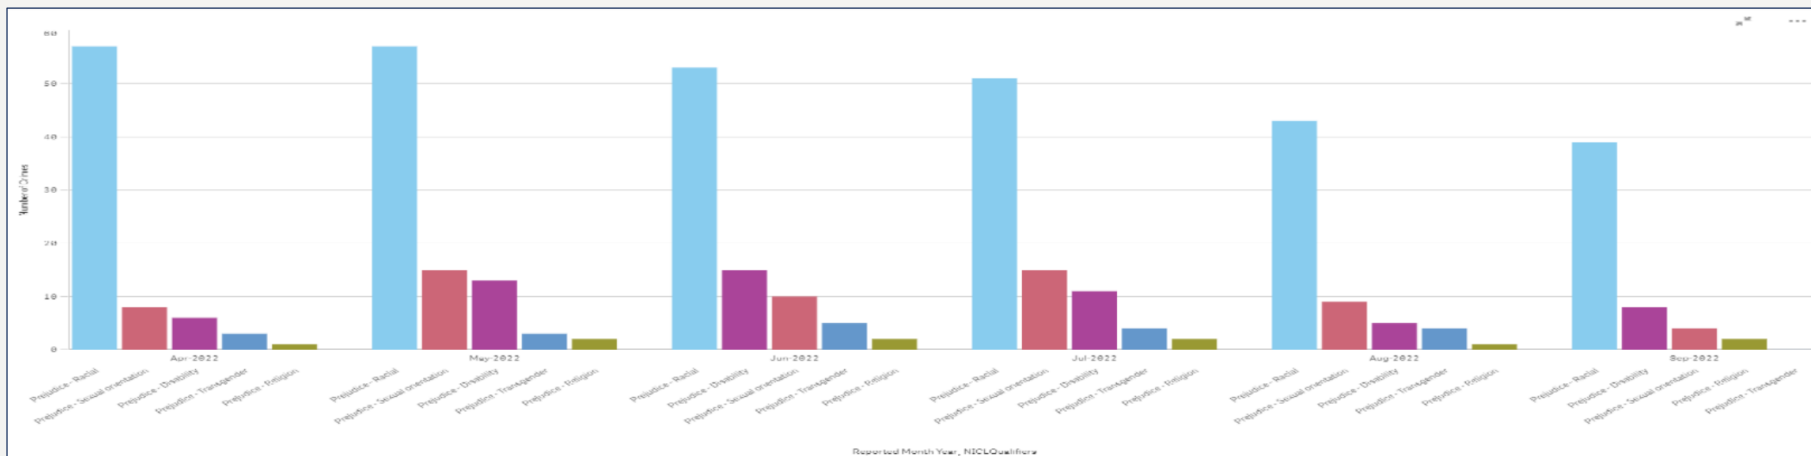

Performance – Hate Crime Overview

Force

Hate Crime is reporting as stable across the Force. Volumes are now reporting flatter across the year. Year on year trend data is reporting increases in Transgender and Sexual Orientation related hate which follows National trends.

Work by the Hate Crime Silver Scrutiny Panel on hate crime video to raise awareness of Hate Crime and how to report it, including details surrounding how the Criminal Justice System responds to it is ongoing. There is an increased focus on Out of Court Disposal outcomes relating to Hate Crimes.

Force Hate Crime (6 months to September 2022)

Devizes CPT

	Number of Crimes	Change (number)	Change (%)
Total	44	-6	-12.0%
Prejudice – Racial	35	2	6.1%
Prejudice – Sexual orientation	5	-6	-54.5%
Prejudice - Disability	5	-1	-16.7%
Prejudice - Religion	1	1	0.0%
Prejudice - Transgender	0	0	0.0%

Year on year comparison October 2021 to September 2022 (note: an individual crime can be tagged with more than one prejudice type e.g. sexual orientation & transgender)